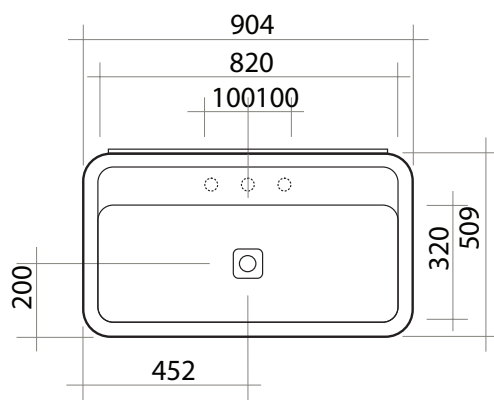

Cameo 900 x 500 Wall Basin 1/3TH

Product Code: VA341/S (1TH White/Gloss), VA341/S.01 (1TH White/Matt), VA341/S.02 (1TH Black/Gloss), VA341/S.22 (1TH Black/Matt), VA341/S.91 (1TH Nuvola/Matt), VA343/S (3TH White/Gloss), VA343/S.01 (3TH White/Matt), VA343/S.02 (3TH Black/Gloss), VA343/S.22 (3TH Black/Matt), VA343/S.91 (3TH Nuvola/Matt)

Specifications

- Colour / Finish** — White / Gloss, White / Matt, Black / Gloss, Black / Matt, Nuvola / Matt
- Material** — Ceramic
- Tap Holes** — 1TH or 3TH
- Waste Outlet** — Supplied with 32mm Clic Clac Plug & Waste with matching square ceramic cover
- W x D x H** — 904 x 509 x 140mm
- Fixings** — Wall fixing bolts supplied (WFB100)
- Bowl Capacity** — 11 Litres
- Warranty** — 10 years