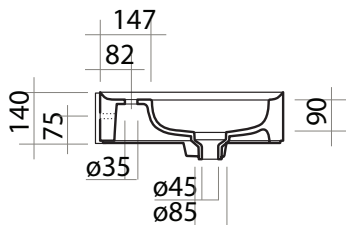

Cameo 900 x 500 Wall Basin 1/3TH

Product Code: VA341/S (1TH White/Gloss), VA341/S.01 (1TH White/Matt), VA341/S.02 (1TH Black/Gloss), VA341/S.22 (1TH Black/Matt), VA341/S.91 (1TH Nuvola/Matt), VA343/S (3TH White/Gloss), VA343/S.01 (3TH White/Matt), VA343/S.02 (3TH Black/Gloss), VA343/S.22 (3TH Black/Matt), VA343/S.91 (3TH Nuvola/Matt)

Specifications

- Colour / Finish** — White / Gloss, White / Matt, Black / Gloss, Black / Matt, Nuvola / Matt
- Material** — Ceramic
- Tap Holes** — 1TH or 3TH
- Waste Outlet** — Supplied with 32mm Clic Clac Plug & Waste with matching square ceramic cover
- W x D x H** — 904 x 509 x 140mm
- Fixings** — Wall fixing bolts supplied (WFB100)
- Bowl Capacity** — 11 Litres
- Warranty** — 10 years